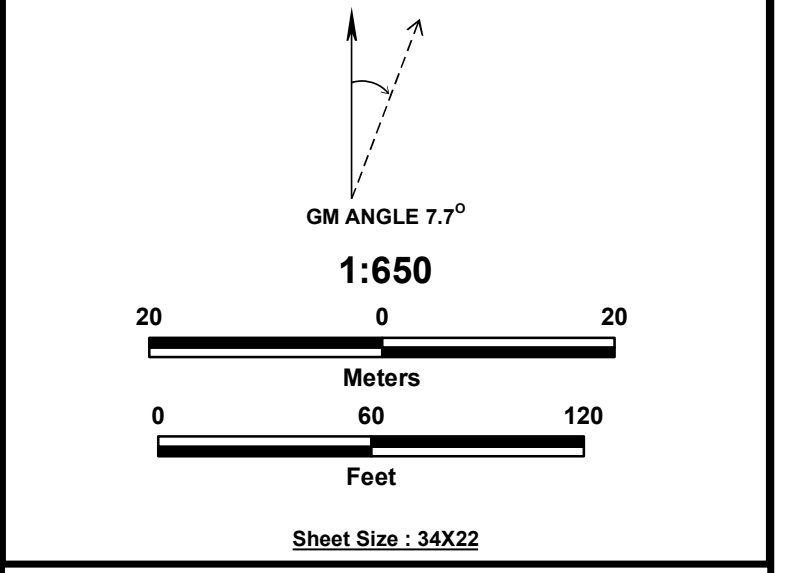

FORT CARSON		
COMMON INSTALLATION PICTURE		
Womack Reservoir Fishing Map		
DPW ENGINEERING DIVISION GIS		
PRODUCTION: DPW GIS / TUKUH TECH. PHONE: (719) 524-1085		
PREPARED BY: JC	CHECKED BY: JC	PREPARED: 5/24/2021
FILE NAME: Womack Fishing Map		SHEET: 1 of 1