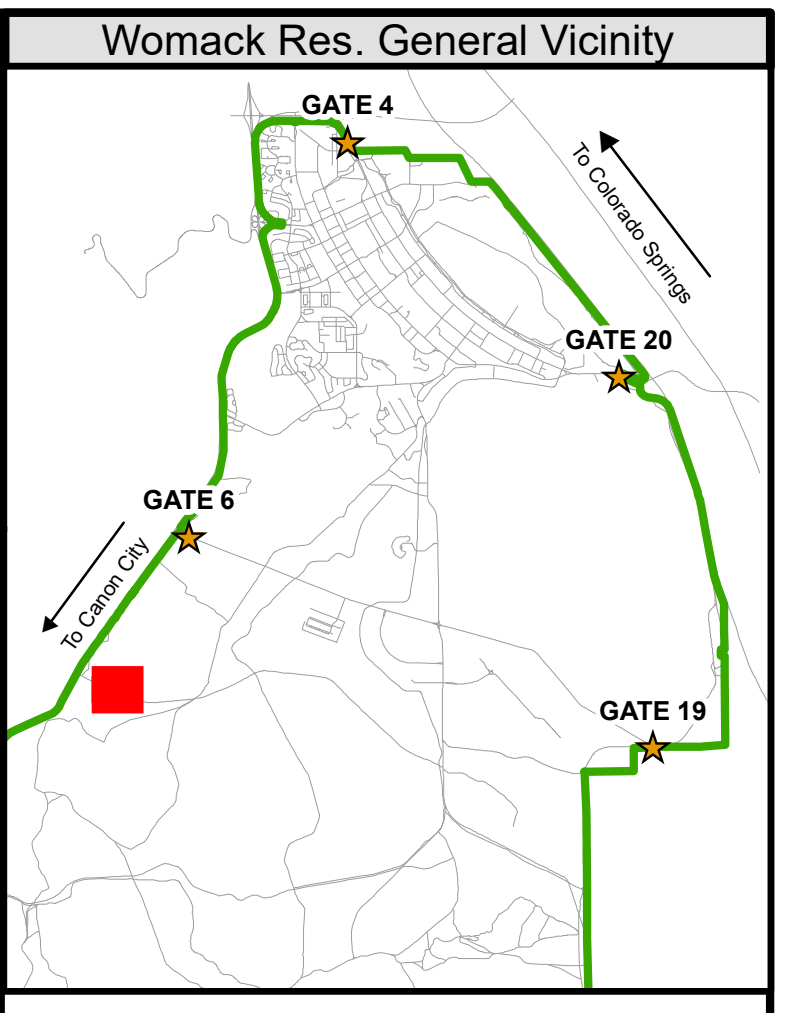

**Fort Carson  
Womack Reservoir**

**Species of Fish**

Catfish  
(Siluriformes)

Rainbow Trout  
(Oncorhynchus mykiss)

**Womack Reservoir  
Bag Limits**

Catfish (10)

Rainbow Trout (4)

iSportsman...  
Hunting / Fishing: (719) 725-4682  
Wildlife: (719) 646-9065  
Wildlife Office B1219, Rm. 340, 319, & 320  
(Hours: 0700-1530 Mon.-Fri.)

**For Additional Information  
Please Click The Link Below**  
<https://fortcarson.isportsman.net>

**Legend**

- Womack Res. (3 Ac.)
- Womack Contours (1ft)

**Subsurface Depth**

- 1 - 2 Feet
- 2 - 4 Feet
- 4 - 6 Feet
- 6 - 8 Feet
- 8 - 10 Feet
- 10 - 12 Feet

**FOR OFFICIAL USE ONLY**

IF YOU SEE ANY ERRORS OR OMISSIONS ON THIS MAP, PLEASE CALL DPW GIS OR MARK YOUR CHANGES AND RETURN FOR UPDATES.

<b>FORT CARSON</b>		
COMMON INSTALLATION PICTURE		
<b>Womack Reservoir Fishing Map</b>		
DPW ENGINEERING DIVISION GIS		
PRODUCTION: DPW GIS / TUKUH TECH. PHONE: (719) 524-1085		
PREPARED BY: JC	CHECKED BY: JC	PREPARED: 5/24/2021
FILE NAME: Womack Fishing Map		SHEET: 1 of 1