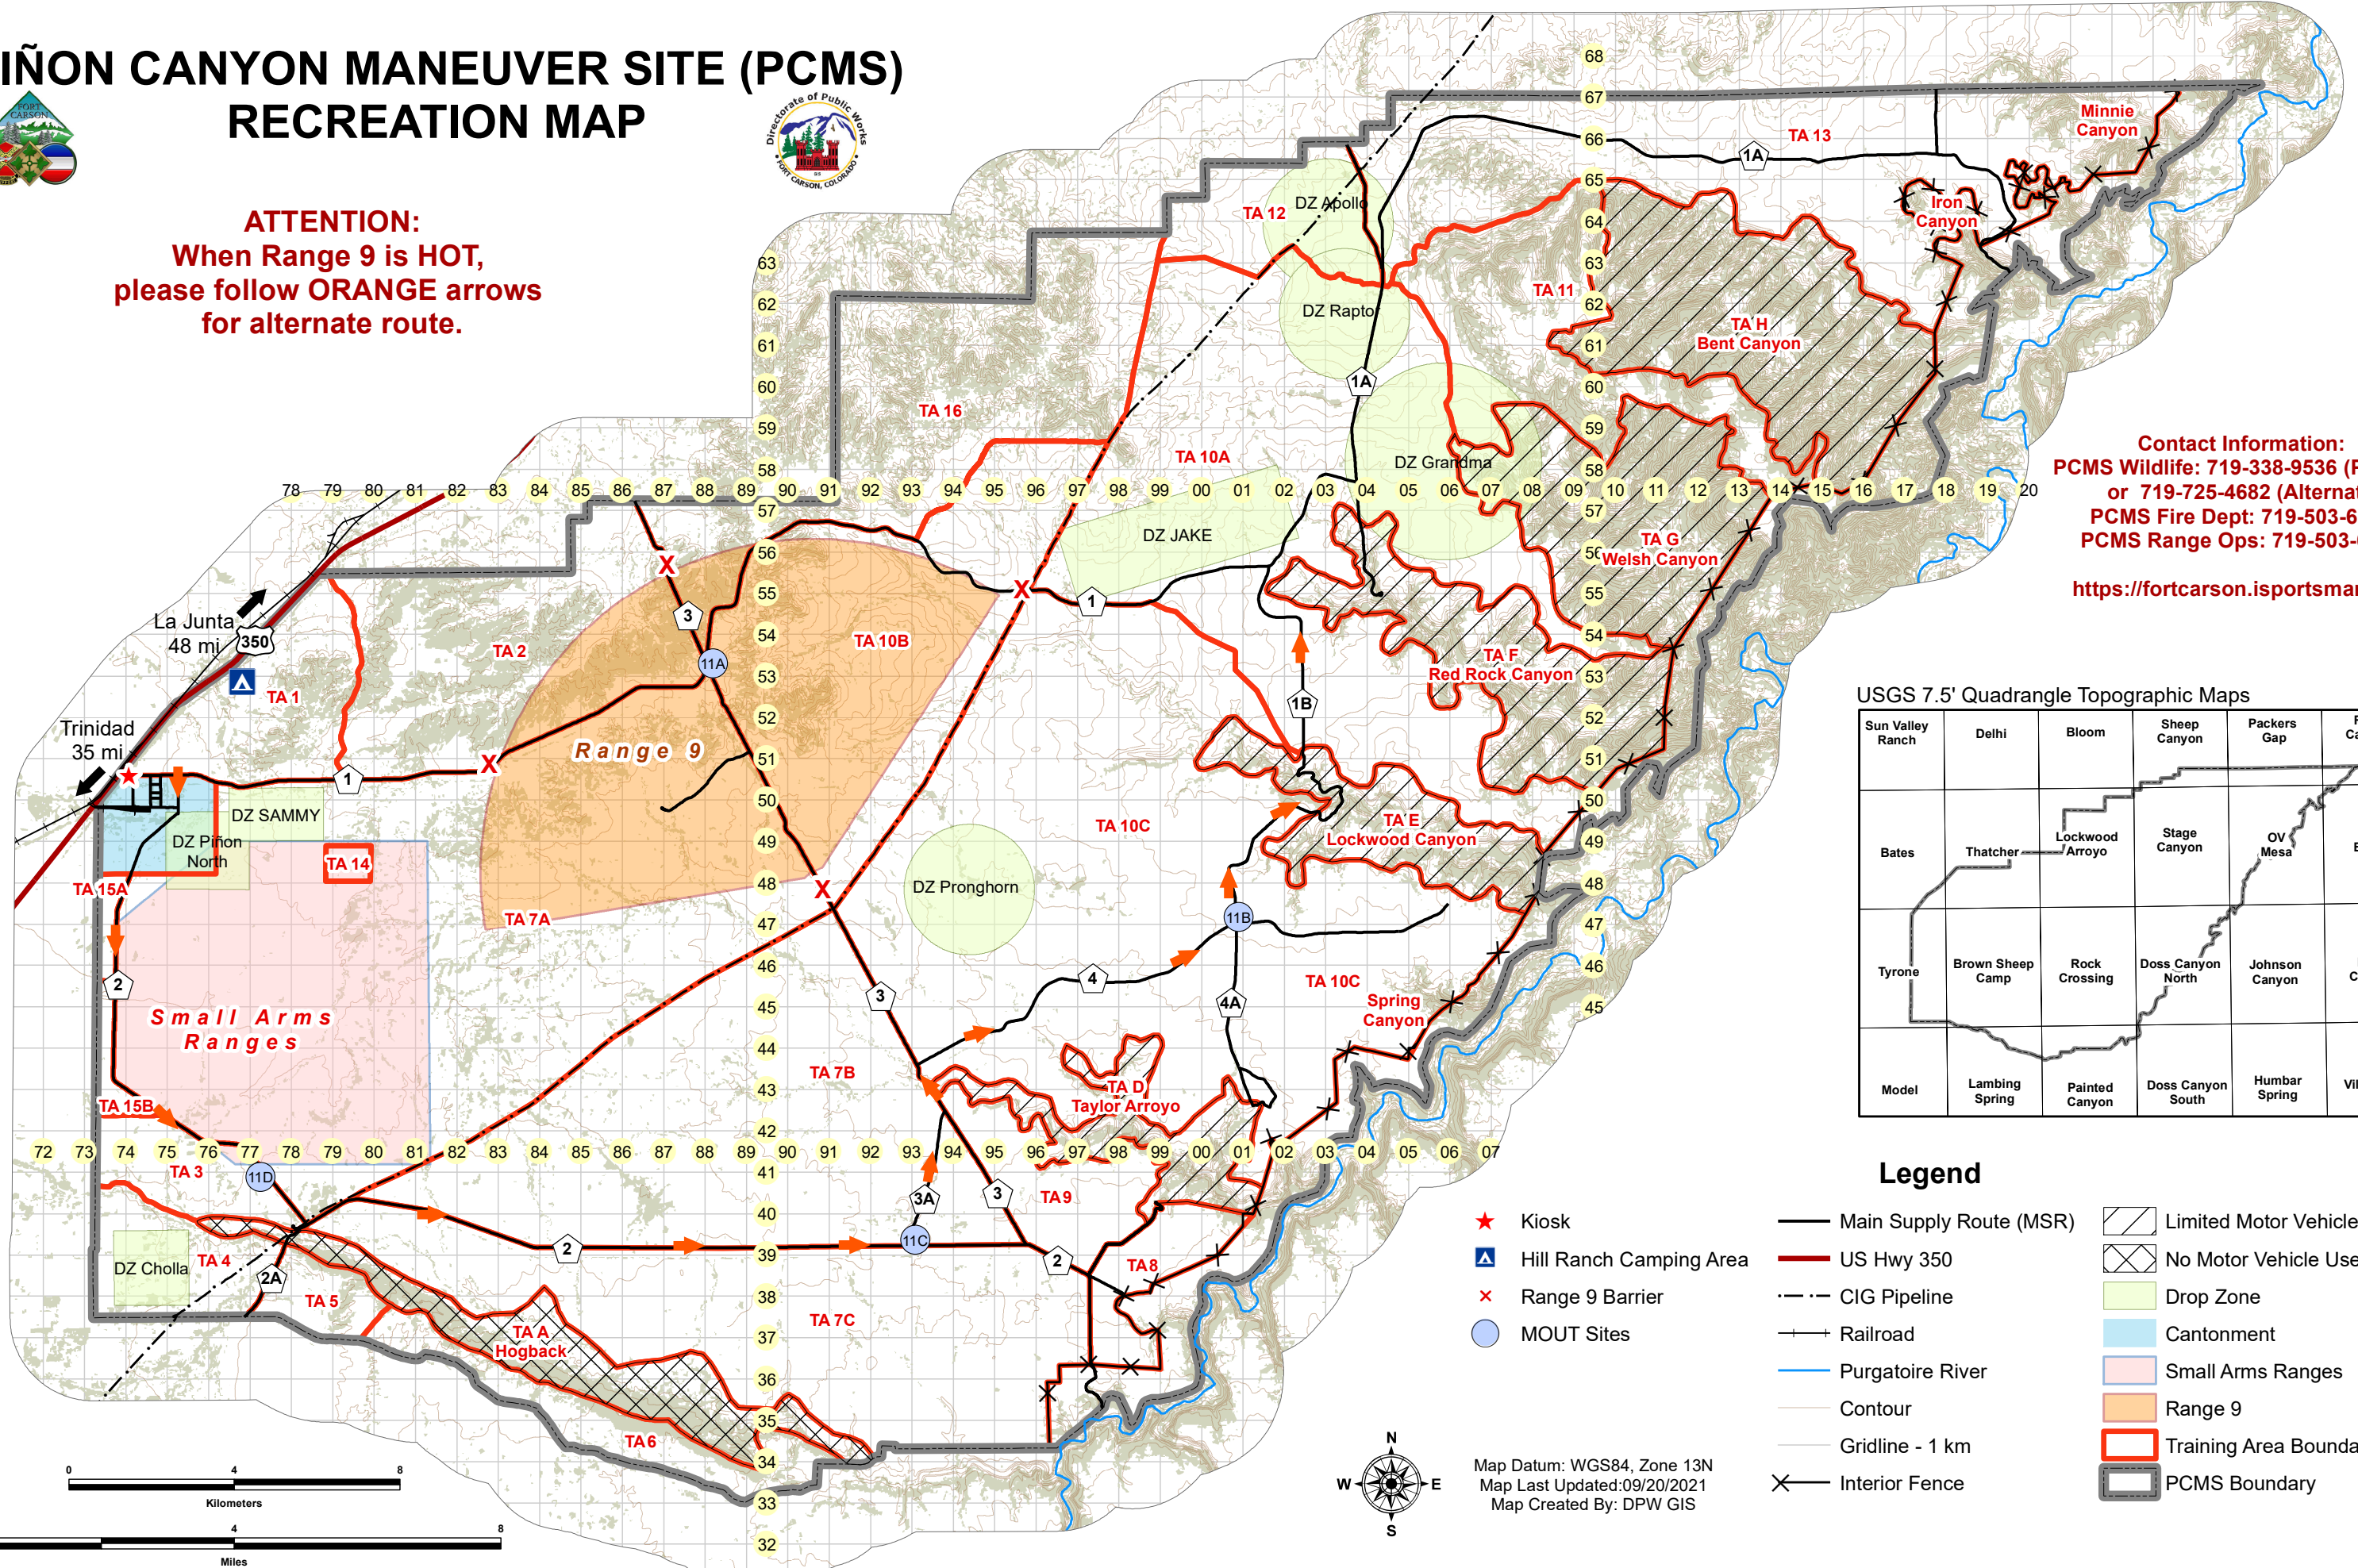

PIÑON CANYON MANEUVER SITE (PCMS) RECREATION MAP

ATTENTION:
When Range 9 is HOT,
please follow **ORANGE** arrows
for alternate route.

Contact Information:
PCMS Wildlife: 719-338-9536 (Primary)
or 719-725-4682 (Alternate)
PCMS Fire Dept: 719-503-6101
PCMS Range Ops: 719-503-6115
<https://fortcarson.isportsman.net/>

USGS 7.5' Quadrangle Topographic Maps

Sun Valley Ranch	Delhi	Bloom	Sheep Canyon	Packers Gap	Riley Canyon
Bates	Thatcher	Lockwood Arroyo	Stage Canyon	OV Mesa	Beaty
Tyrone	Brown Sheep Camp	Rock Crossing	Doss Canyon North	Johnson Canyon	Plum Canyon
Model	Lambing Spring	Painted Canyon	Doss Canyon South	Humar Spring	Villegreen

Legend

- ★ Kiosk
- ▲ Hill Ranch Camping Area
- ✕ Range 9 Barrier
- MOUT Sites
- Main Supply Route (MSR)
- US Hwy 350
- - - CIG Pipeline
- Railroad
- Purgatoire River
- Contour
- Gridline - 1 km
- ✕ Interior Fence
- ▨ Limited Motor Vehicle Use
- ▩ No Motor Vehicle Use
- Drop Zone
- Cantonment
- Small Arms Ranges
- Range 9
- ▭ Training Area Boundary
- ▭ PCMS Boundary

Map Datum: WGS84, Zone 13N
Map Last Updated: 09/20/2021
Map Created By: DPW GIS